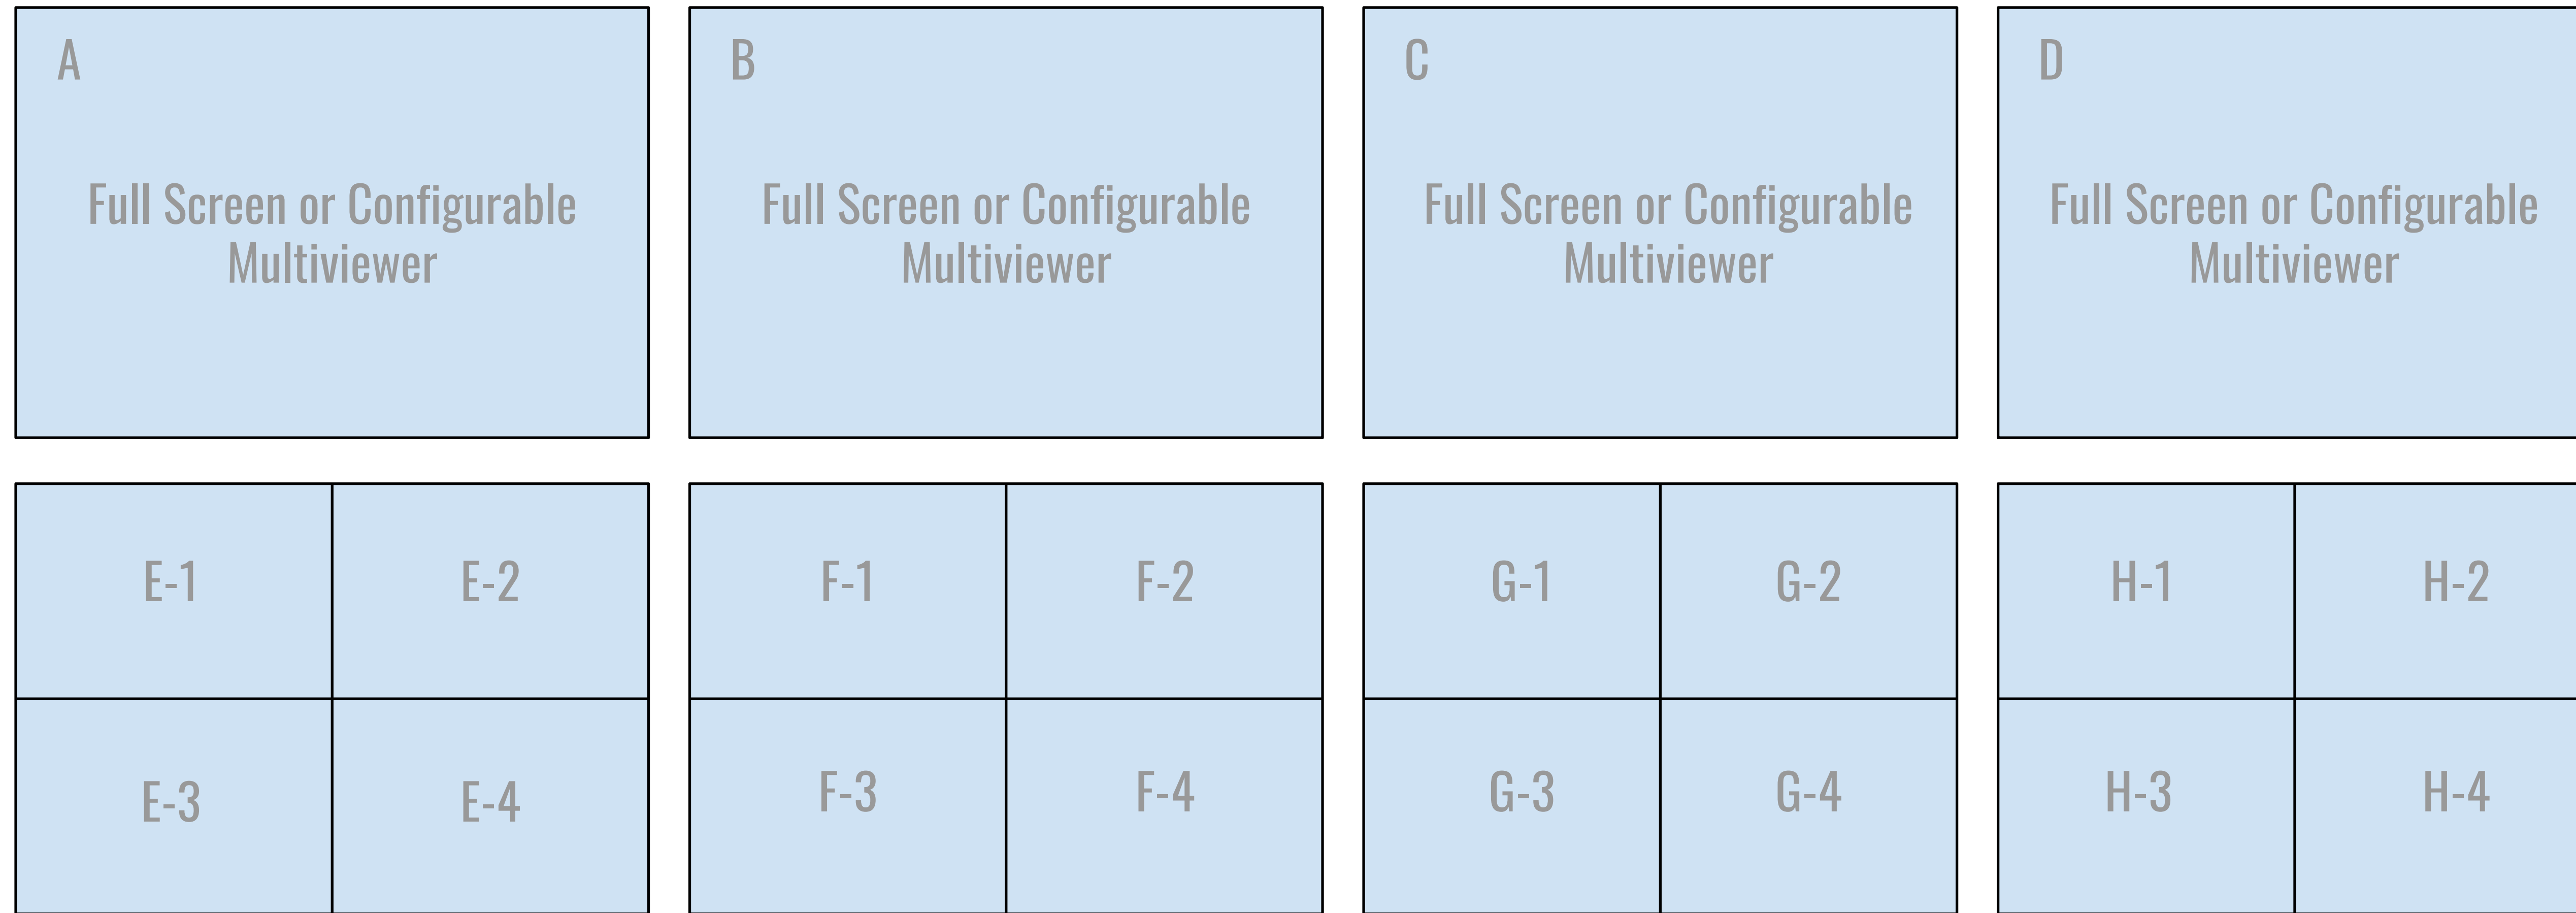

INSPIRATION
40' STRAIGHT
TRUCK

TNDV Inc.
515 Brick Church Park Drive,
Nashville, TN 37207

**TNDV #03 INSPIRATION
MONITOR WALL**

FILE: INSPIRATION.2019.VWX

PRODUCTION DRAWINGS BY: Joseph Foster

SHEET INFO:

FLOOR PLAN:
MONITOR WALL
LAYOUT

NOTES:

UPDATED:

Date: 1/29/19
Time: 11:47:44 AM

Ver.002

TNDV: Inspiration Monitor Wall Layout

Technical Director

Director

Assistant Director